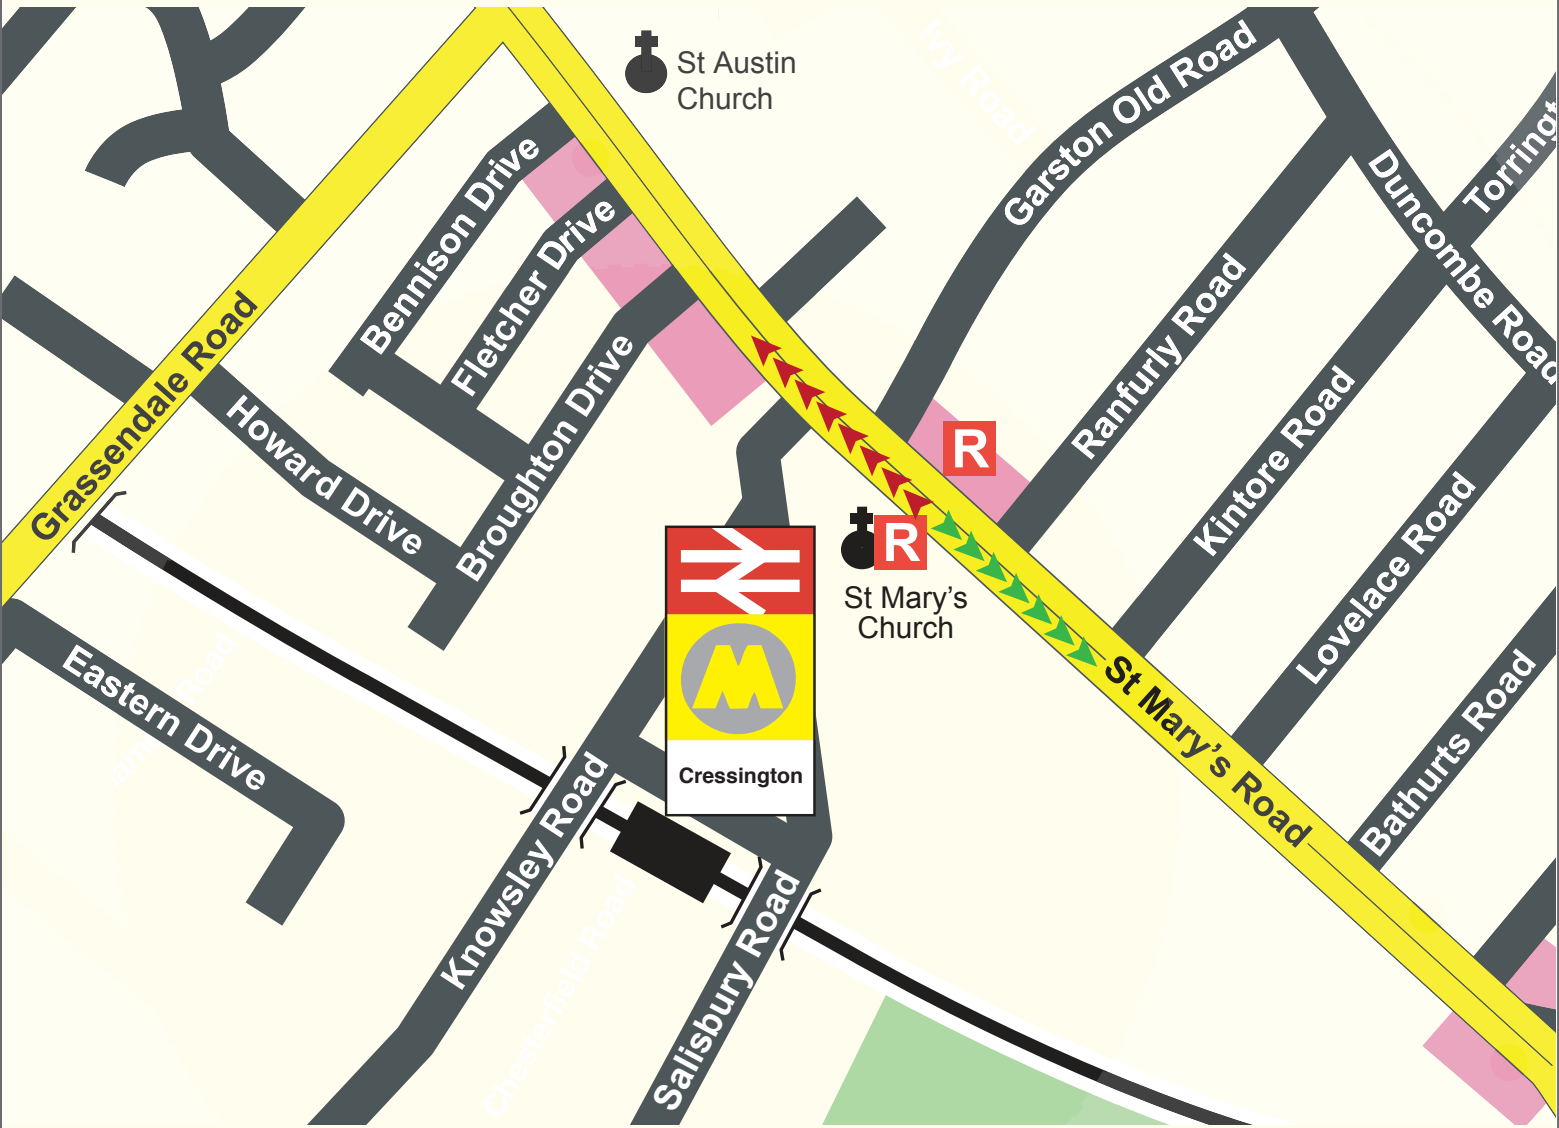

Rail Replacement Bus Stop Cressington

R RAIL REPLACEMENT
BUS STOP

←←←←← LIVERPOOL CITY CENTRE
→→→→→ HUNTS CROSS