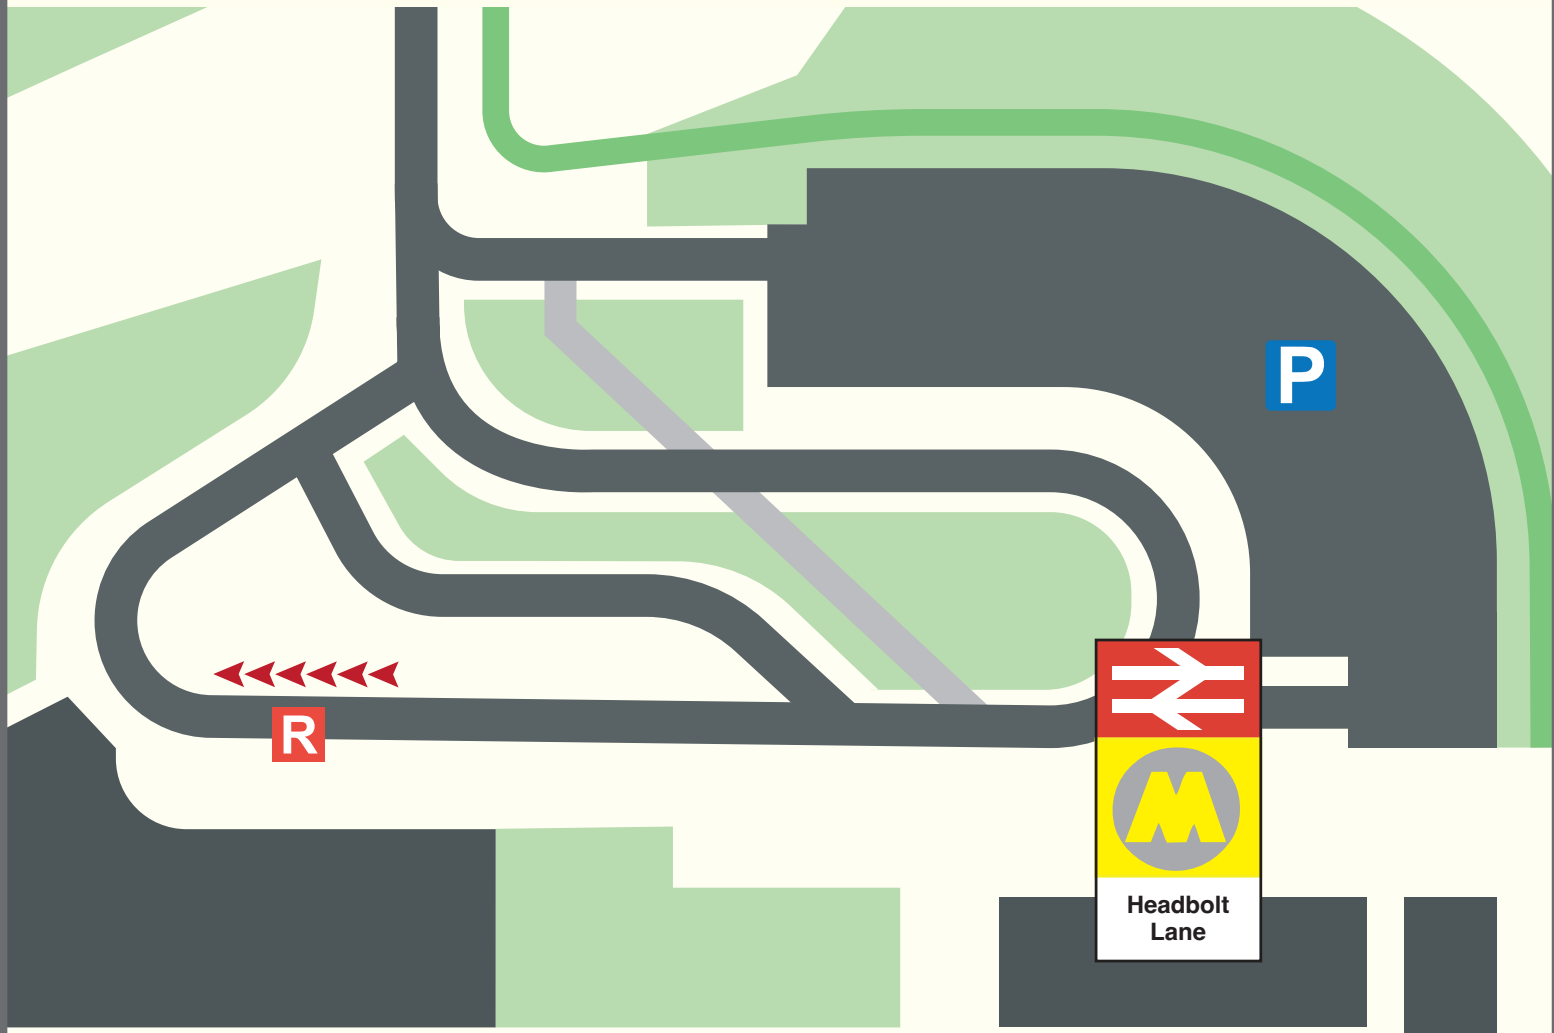

Rail Replacement Bus Stop

Headbolt Lane

R RAIL REPLACEMENT
BUS STOP

←←←←← LIVERPOOL CITY CENTRE

 **Merseyrail**