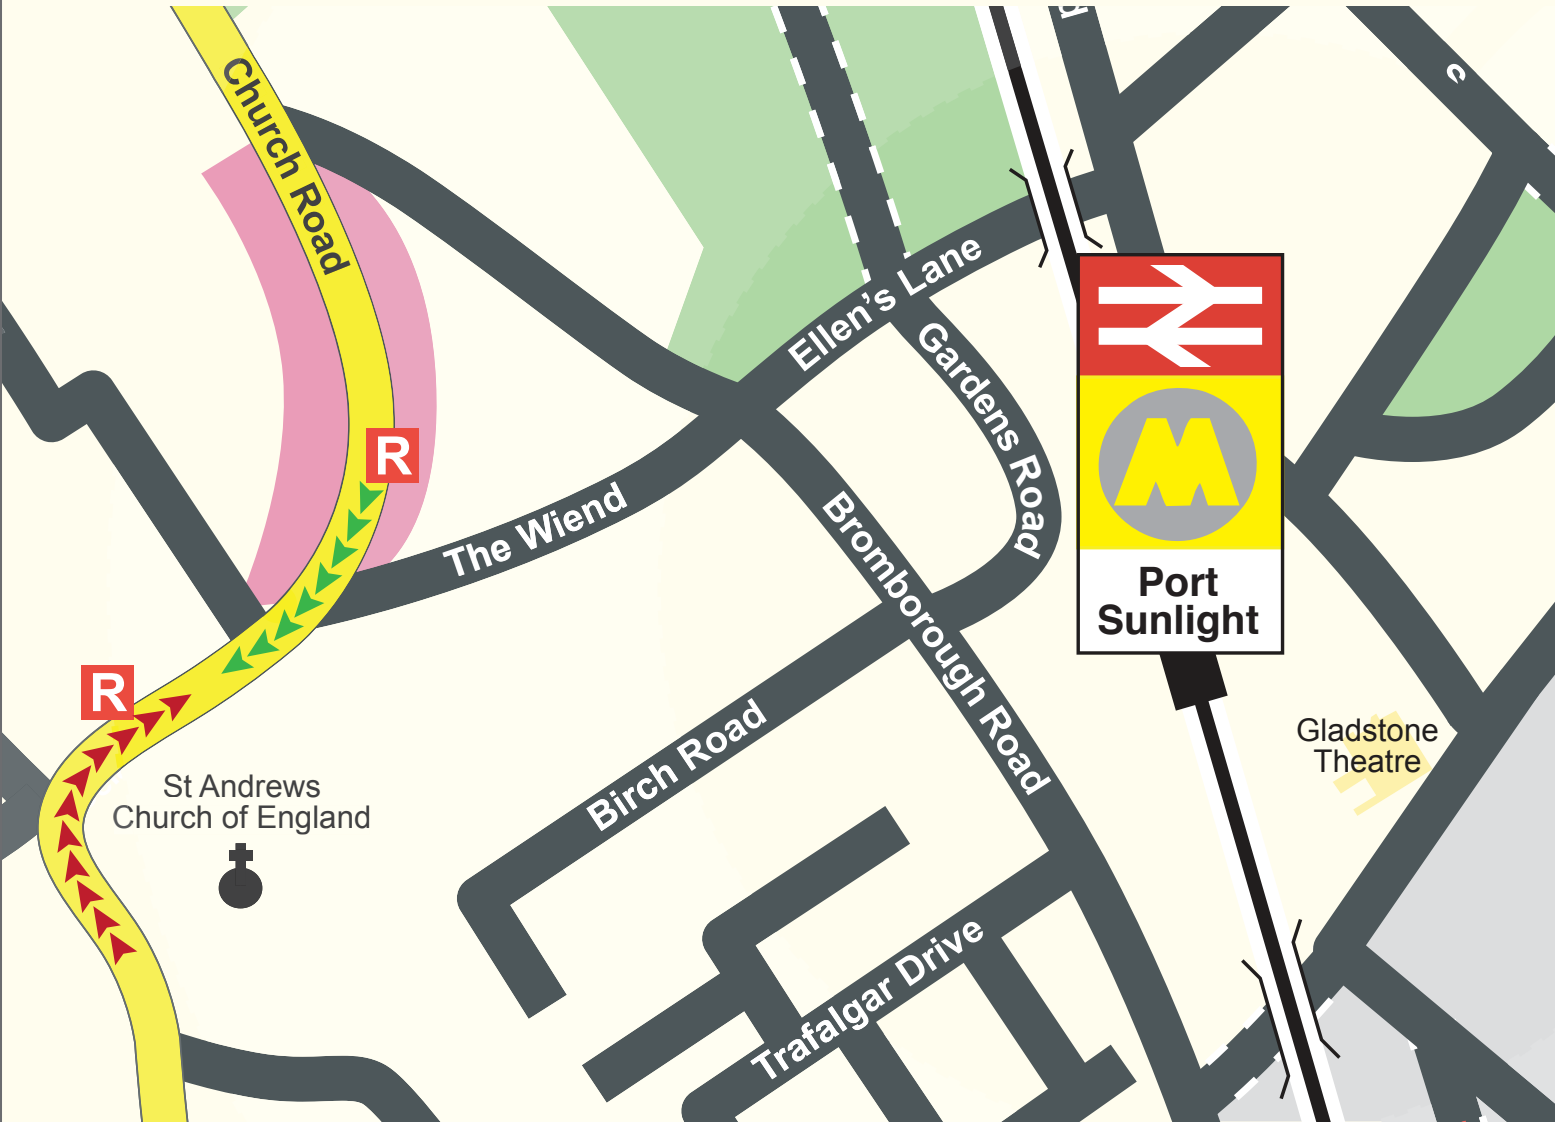

Rail Replacement Bus Stop

Port Sunlight

R RAIL REPLACEMENT
BUS STOP

←←←←← LIVERPOOL CITY CENTRE
←←←←← CHESTER/ELLSMERE PORT

 **Merseyrail**