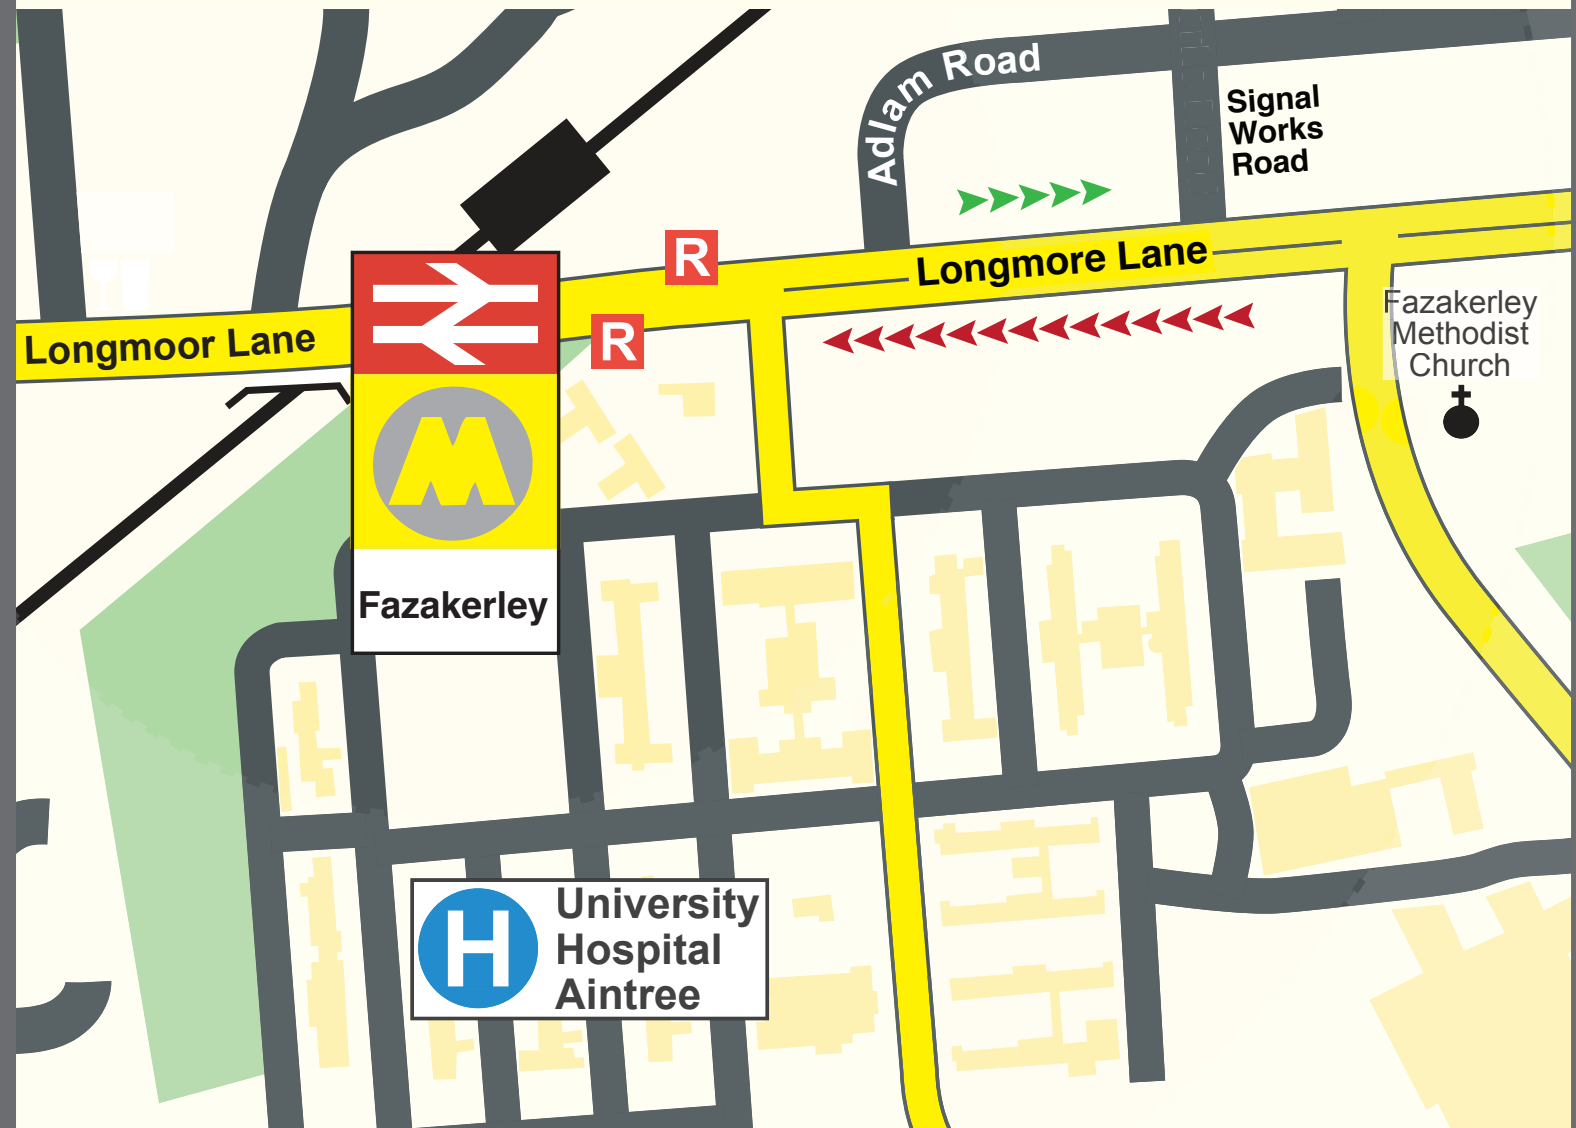

Rail Replacement Bus Stop

Fazakerley

R RAIL REPLACEMENT
BUS STOP

 LIVERPOOL CITY CENTRE
 KIRKBY

 Merseyrail